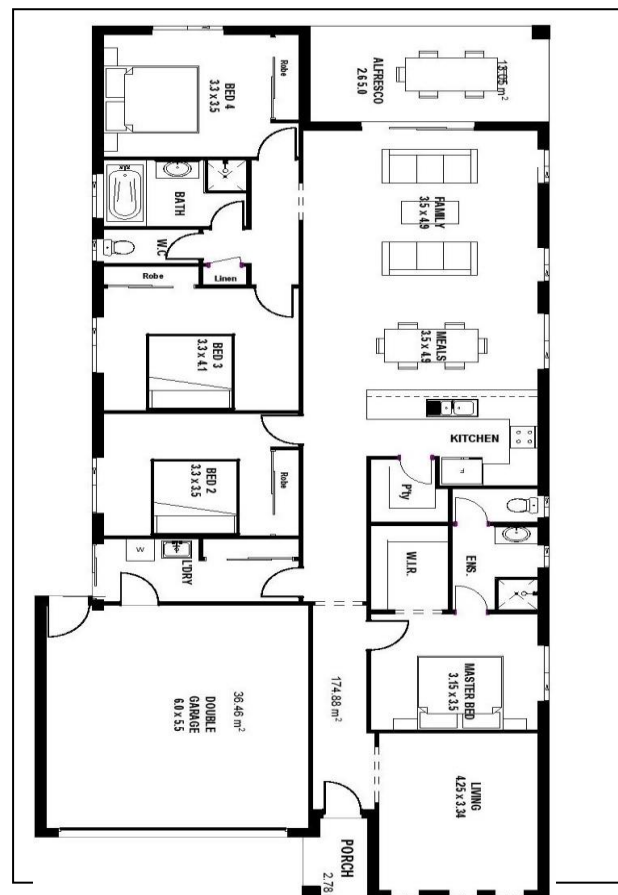

Artist Impression Only

Holland

Lot 130 \$555,500* (Full Turnkey) House and Land

Rockdale

- Fully Customizable Floor Plans
- Full Turnkey (Driveway & Path, Front & Rear Landscaping, Timber Fencing, Blinds, Remote Control Garage, TV Antenna, Dishwasher, 9sqm concrete rear and lots more..)
- NBN ready
- Fixed Site costs
- Choice of Floor Coverings

*Conditions Apply

*Images are for illustration purposes only

*Plans may vary depending on lot size and Developer's Design Guidelines.

For more information please call 1300 762 532 to speak to our friendly staff