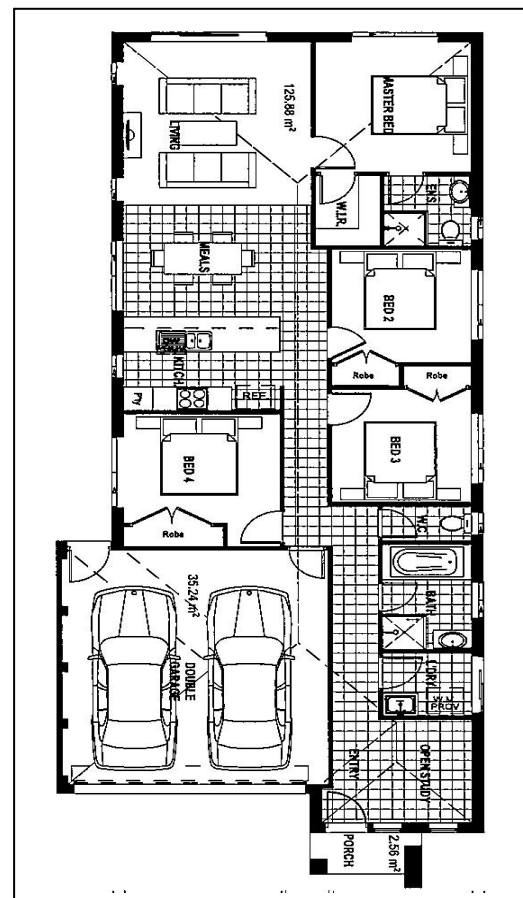

Tom Roberts

Lot 120 \$472,000* (Full Turnkey)
House and Land Package

- Fully Customizable Floor Plans
- Full Turnkey (Driveway & Path, Front & Rear Landscaping, Timber Fencing, Blinds, Remote Control Garage, TV Antenna, Dishwasher, 9sqm concrete rear and lots more..)
- NBN ready
- Fixed Site costs
- Choice of Floor Coverings

*Conditions Apply

*Images are for illustration puposes only

*Plans may vary depending on lot size and Developer's Design Guidelines.