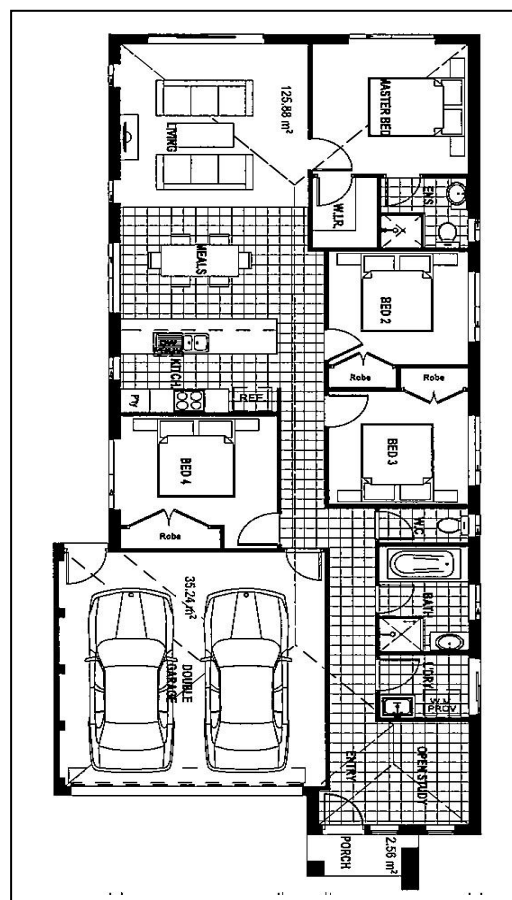

## Tom Roberts

Lot 121 \$472,000\* (Full Turnkey)  
House and Land Package

- Fully Customizable Floor Plans
- Full Turnkey (Driveway & Path, Front & Rear Landscaping, Timber Fencing, Blinds, Remote Control Garage, TV Antenna, Dishwasher, 9sqm concrete rear and lots more..)
- NBN ready
- Fixed Site costs
- Choice of Floor Coverings

\*Conditions Apply

\*Images are for illustration puposes only

\*Plans may vary depending on lot size and Developer's Design Guidelines.