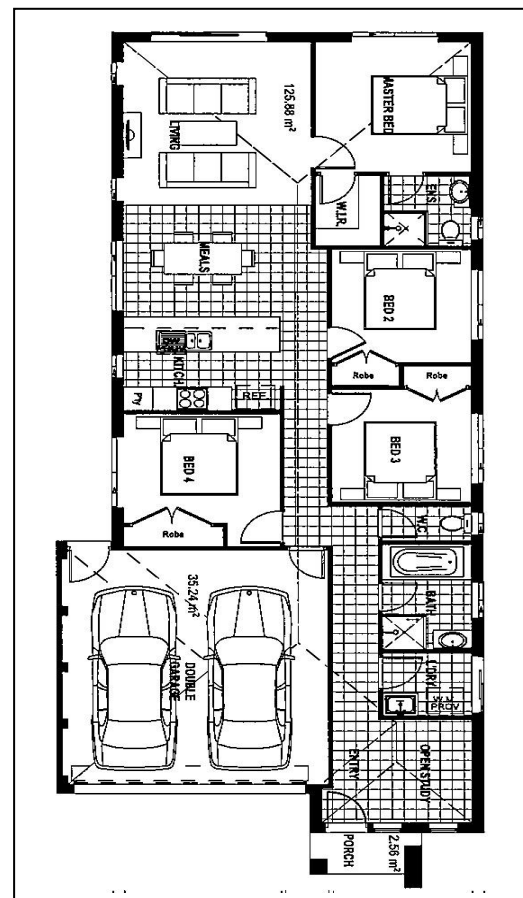

Rockdale

For more information please call 1300 762 532 to speak to our friendly staff

Please visit www.rockdale.com.au for more information